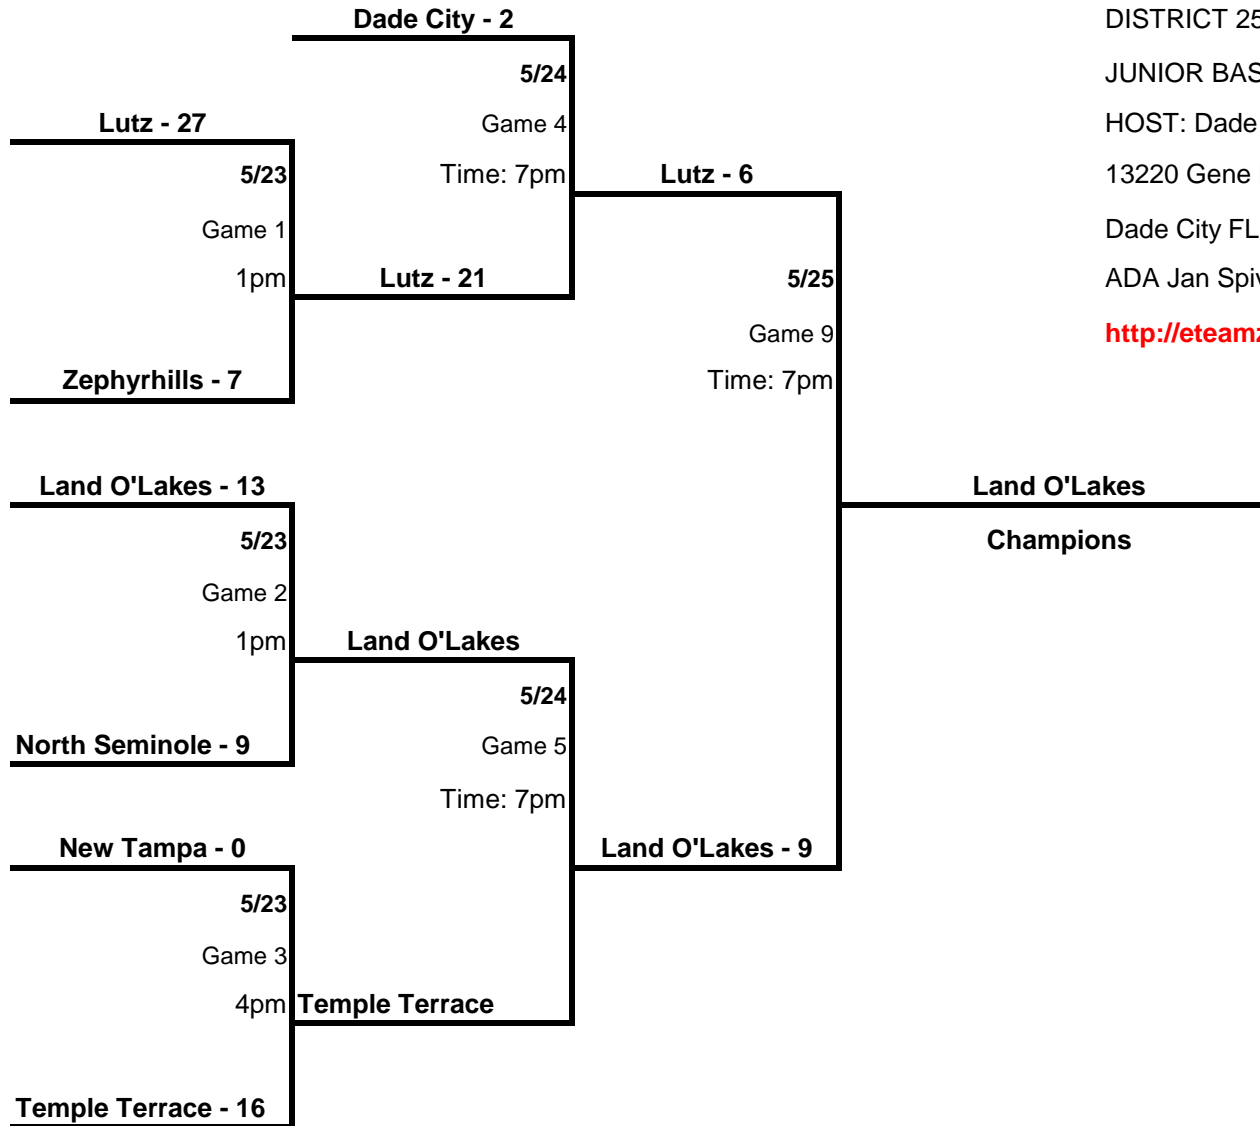

7 TEAMS

DISTRICT 25

JUNIOR BASEBALL

HOST: Dade City LL

13220 Gene Nelson Blvd

Dade City FL 33526

ADA Jan Spivey 813-714-8156

<http://eteamz.active.com/FLDistrict25/>