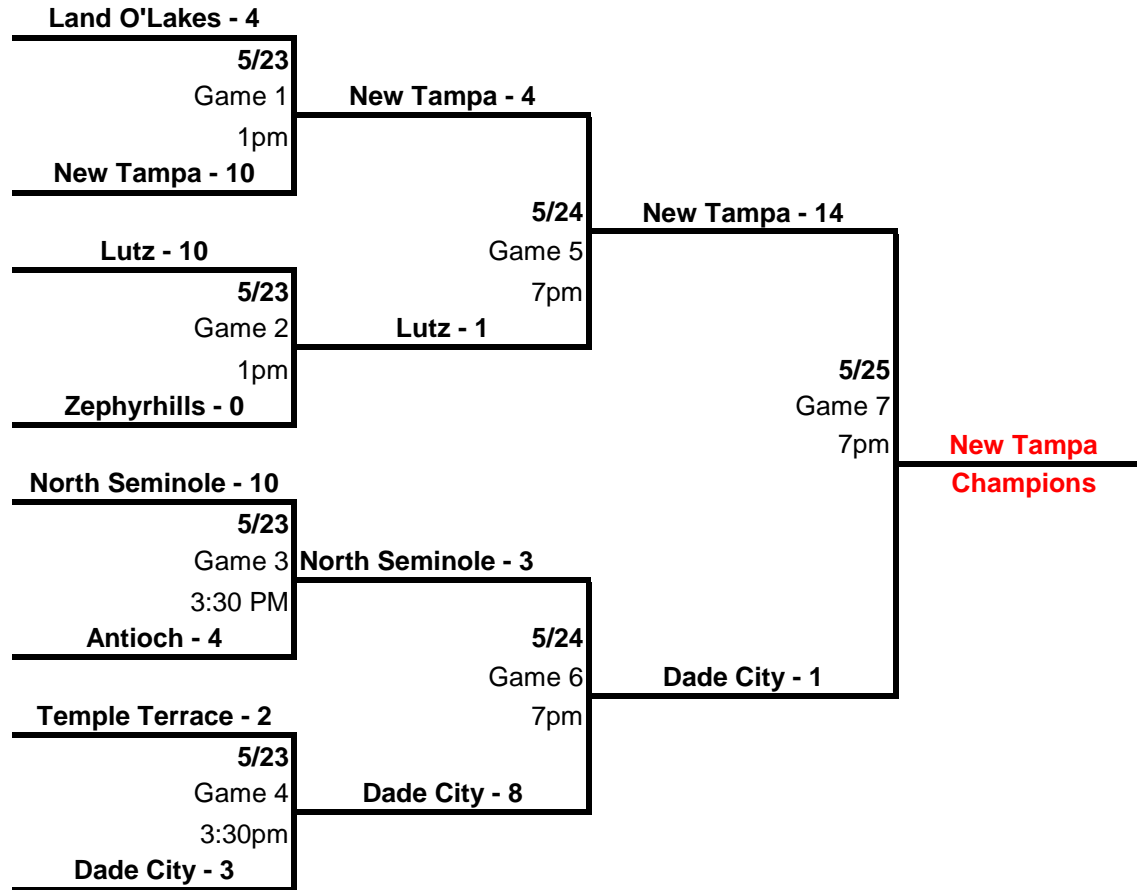

8 TEAMS

DISTRICT 25 201  
MAJOR BASEBA  
HOST: Dade City  
13220 Gene Nels  
Dade City FL 33  
ADA Jan Spivey  
<http://eteamz.aci>

10

.LL

.LL

on Blvd

525

813-714-8156

[live.com/FLDistrict25](https://www.wtsp.com/live.com/FLDistrict25)