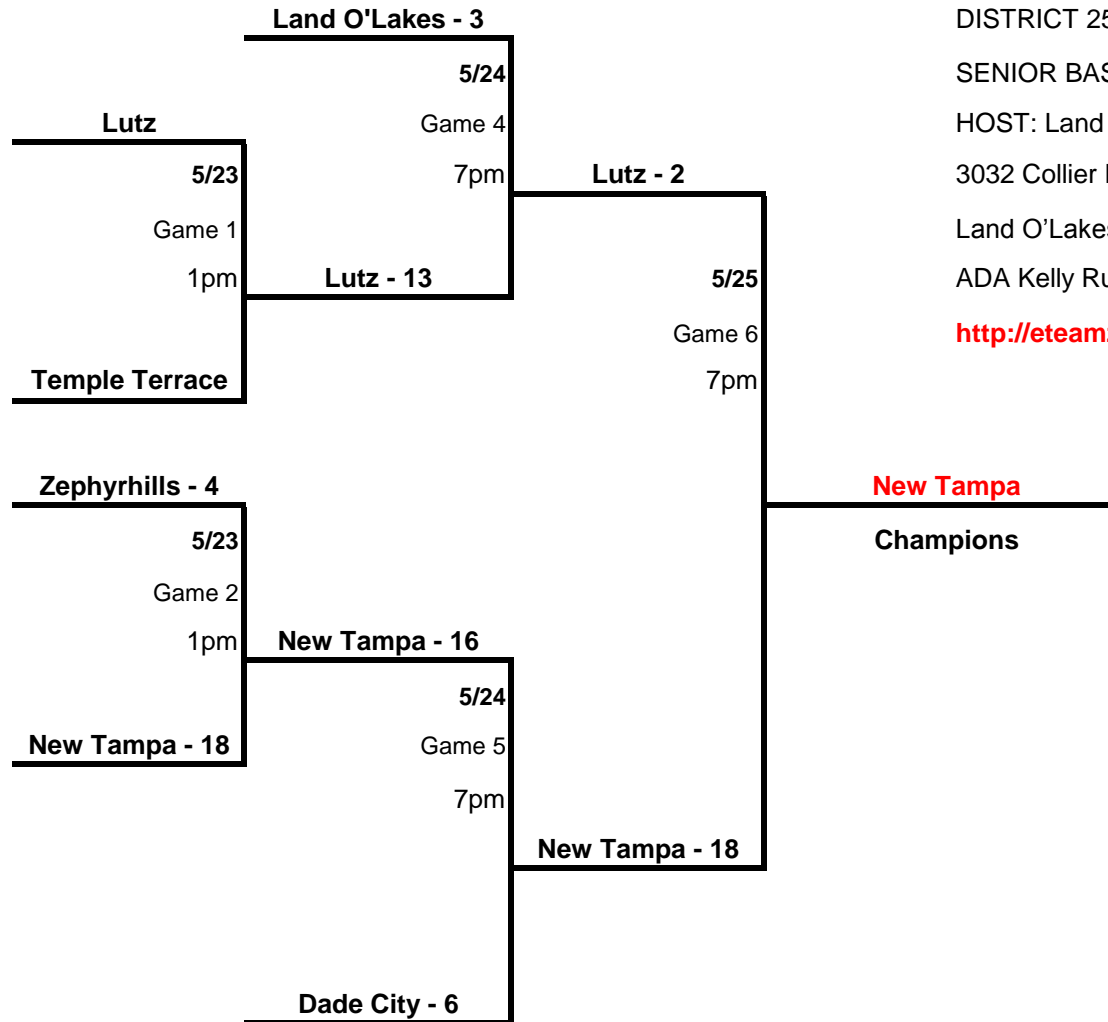

7 TEAMS

DISTRICT 25

SENIOR BASEBALL

HOST: Land O'Lakes LL

3032 Collier Pkwy

Land O'Lakes FL 33649

ADA Kelly Rubin 813-907-9113

<http://eteamz.active.com/FLDistrict25/>

New Tampa

Champions